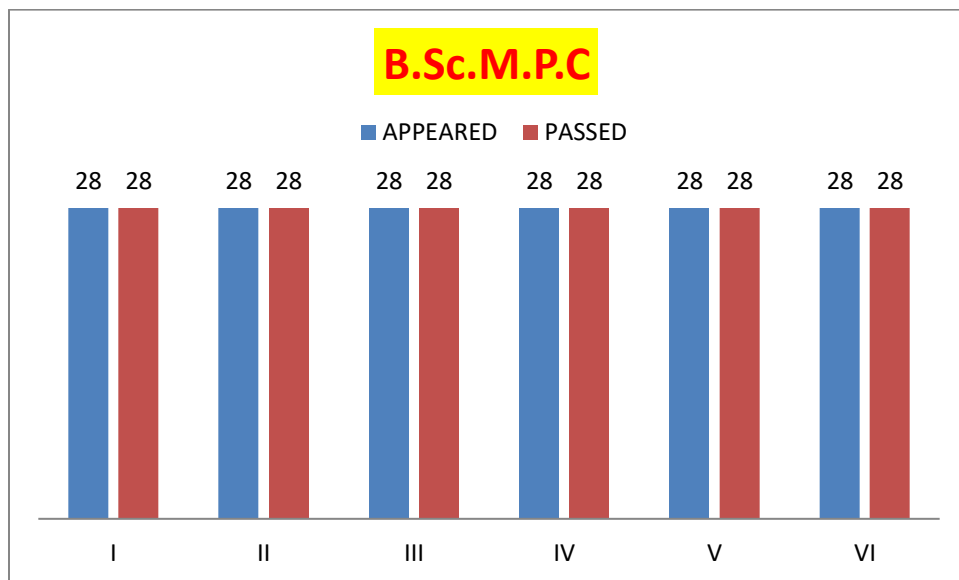

BATCH: 2018-2021

GROUP: B.Sc.M.P.C

GROUP	SEMESTER	APPEARED	PASSED	PASSED%
B.Sc (M.P.C)	I	23	23	100%
	II	23	23	100%
	III	22	22	100%
	IV	21	21	100%
	V	21	21	100%
	VI	21	21	100%

BATCH: 2019-2022

GROUP: B.Sc.M.P.C

GROUP	SEMESTER	APPEARED	PASSED	PASSED%
B.Sc (M.P.C)	I	28	28	100%
	II	28	28	100%
	III	28	28	100%
	IV	28	28	100%
	V	28	28	100%
	VI	28	28	100%

BATCH: 2020-2023

GROUP: B.Sc.M.P.C

GROUP	SEMESTER	APPEARED	PASSED	PASSED%
B.Sc (M.P.C)	I	21	19	90.5%
	II	20	20	100%
	III	20	18	90%
	IV	20	19	95%
	V	20	18	90%
	VI	19	18	95%