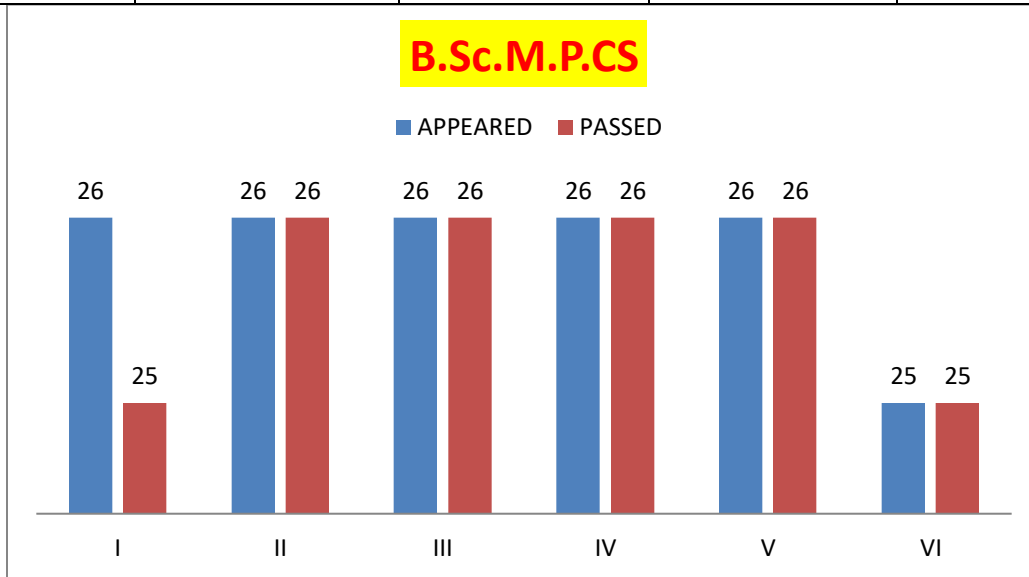

BATCH: 2018-2021

GROUP: B.Sc.M.P.C

GROUP	SEMESTER	APPEARED	PASSED	PASSED%
B.Sc (M.P.C)	I	23	23	100%
	II	23	23	100%
	III	22	22	100%
	IV	21	21	100%
	V	21	21	100%
	VI	21	21	100%

BATCH: 2019-2022

GROUP: B.Sc.M.P.C

GROUP	SEMESTER	APPEARED	PASSED	PASSED%
B.Sc (M.P.C)	I	28	28	100%
	II	28	28	100%
	III	28	28	100%
	IV	28	28	100%
	V	28	28	100%
	VI	28	28	100%

BATCH: 2020-2023

GROUP: B.Sc.M.P.C

GROUP	SEMESTER	APPEARED	PASSED	PASSED%
B.Sc (M.P.C)	I	21	19	90.5%
	II	20	20	100%
	III	20	18	90%
	IV	20	19	95%
	V	20	18	90%
	VI	19	18	95%

BATCH: 2020-2023

GROUP: B.Sc.M.P.CS

GROUP	SEMESTER	APPEARED	PASSED	PASSED%
B.Sc (M.P.CS)	I	26	25	96.2%
	II	26	26	100%
	III	26	26	100%
	IV	26	26	100%
	V	26	26	100%
	VI	25	25	100%

BATCH: 2021-2024

GROUP: B.Sc.M.P.C