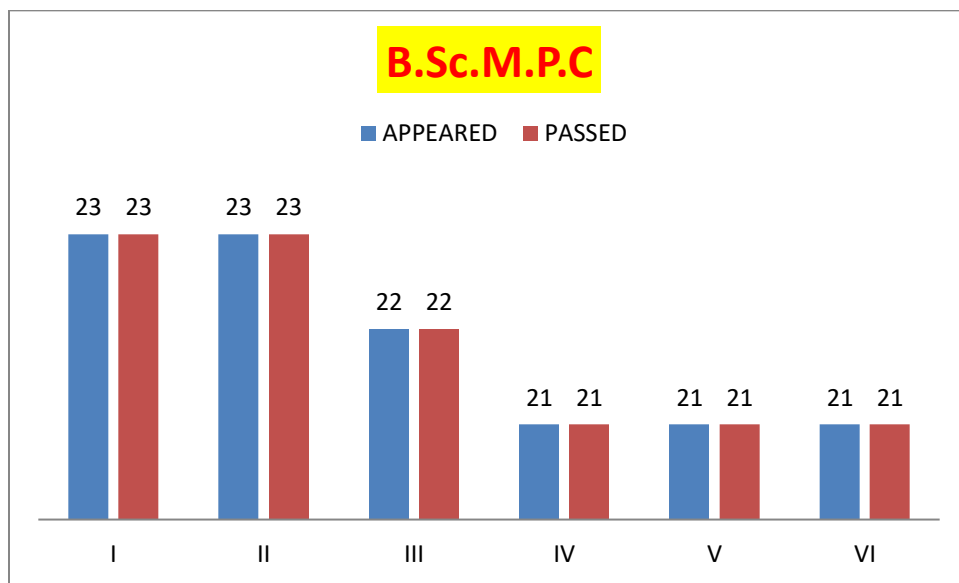

**TELANGANA TRIBAL WELFARE RESIDENTIAL DEGREE COLLEG-GIRLS-
DAMMAPETA**

Bhadradri Kothagudem (Dist), Telangana, 507306

(Affiliated to Kakatiya University, Warangal, Telangana)

DEPARTMENT OF MATHEMATICS

BATCH WISE RESULT ANALYSIS

BATCH: 2018-2021

GROUP: B.Sc.M.P.C

GROUP	SEMESTER	APPEARED	PASSED	PASSED%
B.Sc (M.P.C)	I	23	23	100%
	II	23	23	100%
	III	22	22	100%
	IV	21	21	100%
	V	21	21	100%
	VI	21	21	100%

BATCH: 2019-2022

GROUP: B.Sc.M.P.C

GROUP	SEMESTER	APPEARED	PASSED	PASSED%
B.Sc (M.P.C)	I	28	28	100%
	II	28	28	100%
	III	28	28	100%
	IV	28	28	100%
	V	28	28	100%
	VI	28	28	100%

BATCH: 2020-2023

GROUP: B.Sc.M.P.C

GROUP	SEMESTER	APPEARED	PASSED	PASSED%
B.Sc (M.P.C)	I	21	19	90.5%
	II	20	20	100%
	III	20	18	90%
	IV	20	19	95%
	V	20	18	90%
	VI	19	18	95%