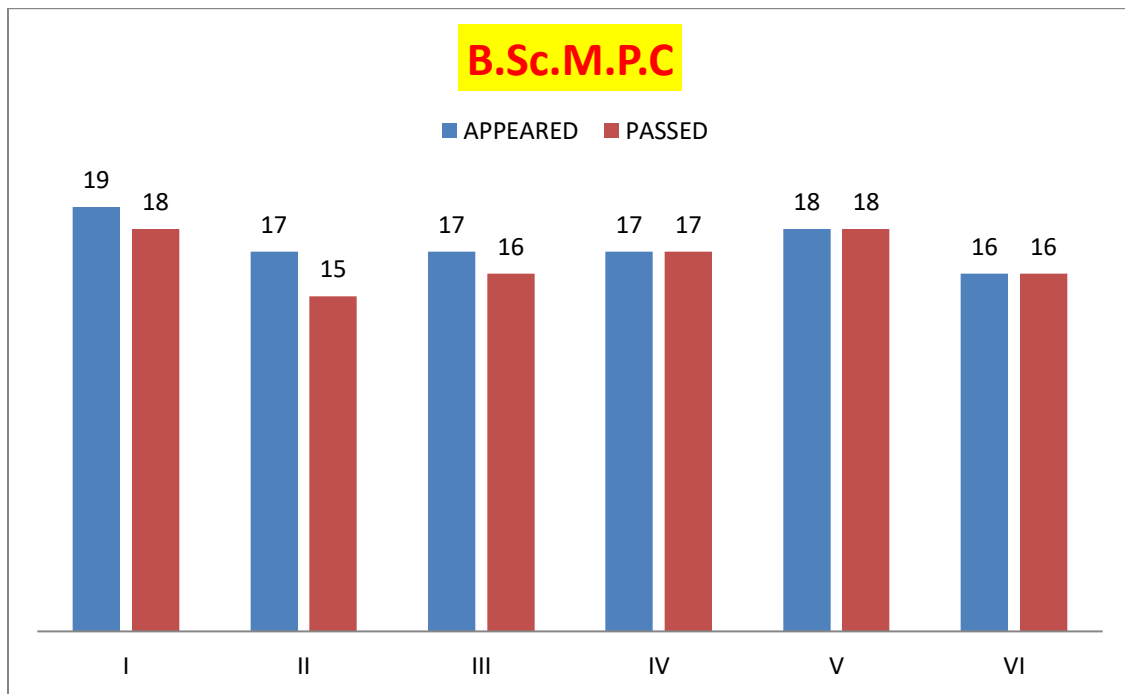

GROUP	SEMESTER	APPEARED	PASSED	PASSED%
B.Sc (M.P.C)	I	28	28	100%
	II	28	28	100%
	III	28	28	100%
	IV	28	28	100%
	V	28	28	100%
	VI	28	28	100%

BATCH: 2020-2023

GROUP: B.Sc.M.P.C

GROUP	SEMESTER	APPEARED	PASSED	PASSED%
B.Sc (M.P.C)	I	21	19	90.5%
	II	20	20	100%
	III	20	18	90%
	IV	20	19	95%
	V	20	18	90%
	VI	19	18	95%

BATCH: 2020-2023

GROUP: B.Sc.M.P.CS

GROUP	SEMESTER	APPEARED	PASSED	PASSED%
B.Sc (M.P.CS)	I	26	25	96.2%
	II	26	26	100%
	III	26	26	100%
	IV	26	26	100%
	V	26	26	100%
	VI	25	25	100%

BATCH: 2021-2024

GROUP: B.Sc.M.P.C

GROUP	SEMESTER	APPEARED	PASSED	PASSED%
B.Sc (M.P.C)	I	19	18	94.7%
	II	17	15	88.2%
	III	17	16	94.1%
	IV	17	17	100%
	V	18	18	100%
	VI	16	16	100%

BATCH: 2021-2024

GROUP: B.Sc.M.P.CS

GROUP	SEMESTER	APPEARED	PASSED	PASSED%
B.Sc (M.P.CS)	I	24	21	87.5%
	II	24	21	87.5%
	III	18	17	94.4%
	IV	18	17	94.4%
	V	V	17	15
	VI	VI	17	17