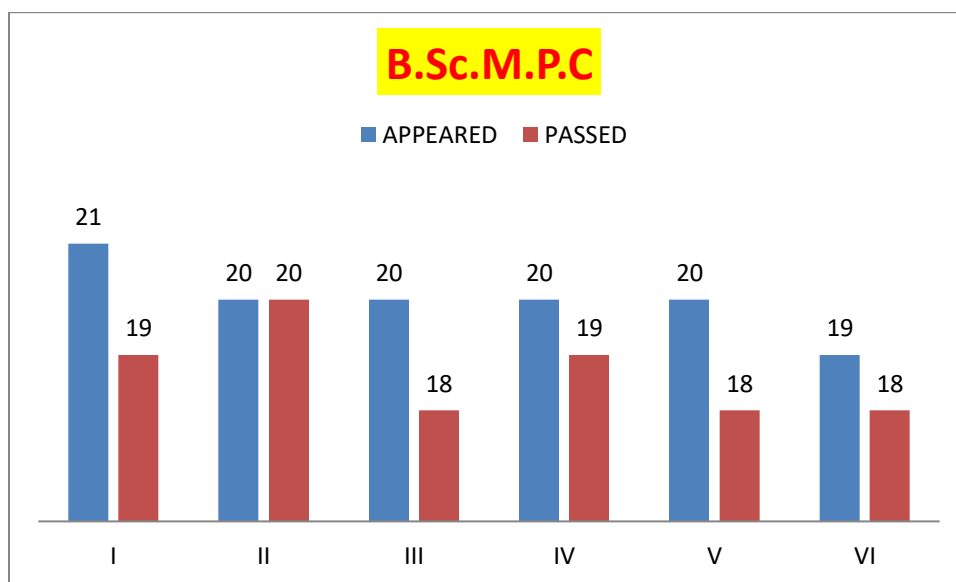

BATCH: 2018-2021

GROUP: B.Sc.M.P.C

GROUP	SEMESTER	APPEARED	PASSED	PASSED%
B.Sc (M.P.C)	I	23	23	100%
	II	23	23	100%
	III	22	22	100%
	IV	21	21	100%
	V	21	21	100%
	VI	21	21	100%

BATCH: 2019-2022

GROUP: B.Sc.M.P.C

GROUP	SEMESTER	APPEARED	PASSED	PASSED%
B.Sc (M.P.C)	I	28	28	100%
	II	28	28	100%
	III	28	28	100%
	IV	28	28	100%
	V	28	28	100%
	VI	28	28	100%

BATCH: 2020-2023

GROUP: B.Sc.M.P.C

GROUP	SEMESTER	APPEARED	PASSED	PASSED%
B.Sc (M.P.C)	I	21	19	90.5%
	II	20	20	100%
	III	20	18	90%
	IV	20	19	95%
	V	20	18	90%
	VI	19	18	95%