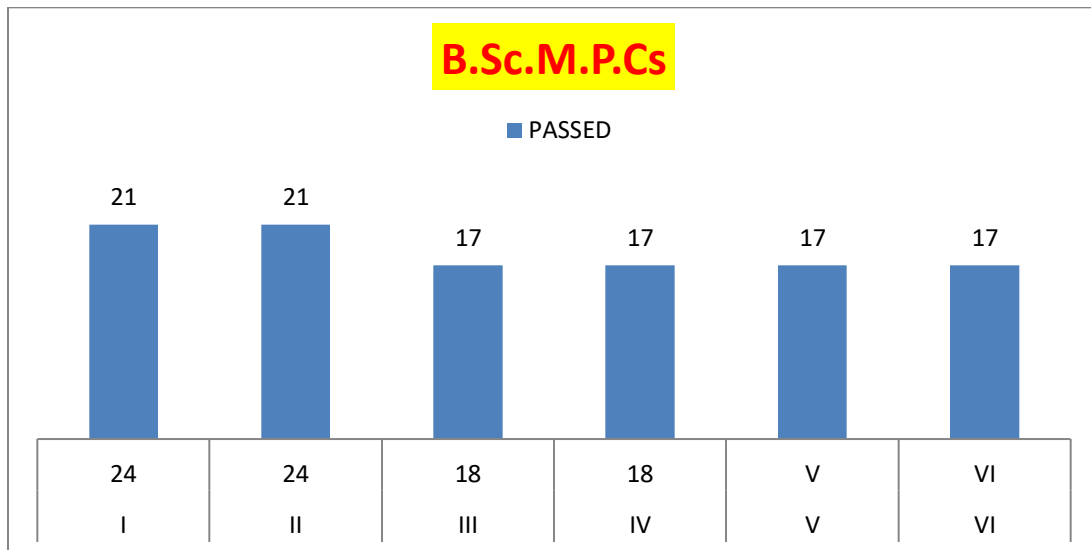

GROUP	SEMESTER	APPEARED	PASSED	PASSED%
B.Sc (M.P.C)	I	28	28	100%
	II	28	28	100%
	III	28	28	100%
	IV	28	28	100%
	V	28	28	100%
	VI	28	28	100%

BATCH: 2020-2023

GROUP: B.Sc.M.P.C

GROUP	SEMESTER	APPEARED	PASSED	PASSED%
B.Sc (M.P.C)	I	21	19	90.5%
	II	20	20	100%
	III	20	18	90%
	IV	20	19	95%
	V	20	18	90%
	VI	19	18	95%

BATCH: 2020-2023

GROUP: B.Sc.M.P.CS

GROUP	SEMESTER	APPEARED	PASSED	PASSED%
B.Sc (M.P.CS)	I	26	25	96.2%
	II	26	26	100%
	III	26	26	100%
	IV	26	26	100%
	V	26	26	100%
	VI	25	25	100%

BATCH: 2021-2024

GROUP: B.Sc.M.P.C

GROUP	SEMESTER	APPEARED	PASSED	PASSED%
B.Sc (M.P.C)	I	19	18	94.7%
	II	17	15	88.2%
	III	17	16	94.1%
	IV	17	17	100%
	V	18	18	100%
	VI	16	16	100%

BATCH: 2021-2024

GROUP: B.Sc.M.P.CS

GROUP	SEMESTER	APPEARED	PASSED	PASSED%
B.Sc (M.P.CS)	I	24	21	87.5%
	II	24	21	87.5%
	III	18	17	94.4%
	IV	18	17	94.4%
	V	V	17	15
	VI	VI	17	17